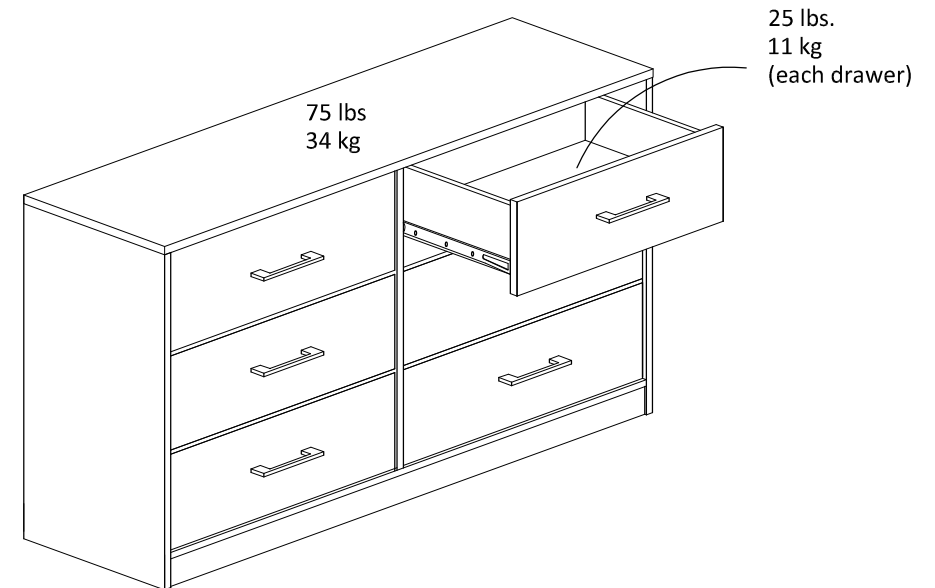

6 Drawer Dresser

9774341COM

9774911COM

9774917COM

Interior Drawer dimensions :

23.6 in. (59.9 cm) W

5.78 in. (14.7 cm) H

13 in. (33cm) D

1.06 cubic feet each drawer

Wood Breakdown : 90%

Total storage : 6.16 cubic feet

Overall Product Size :

53.54"W x 15.67"D x 29.69"H

136.0cm W x 39.8cm D x 75.4cm H

Maximum Weight Capacities
Unit Weight : 107.4 lbs. (48.72kg)