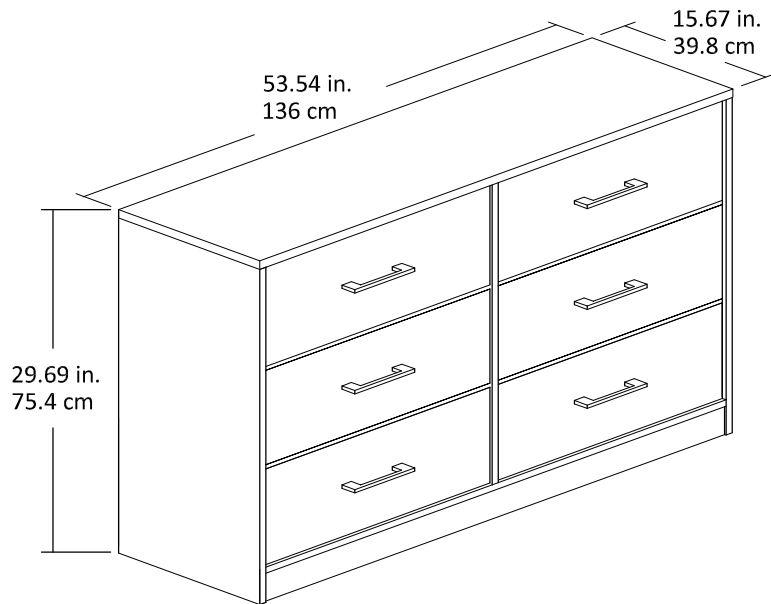

6 Drawer Dresser

9774341COM

9774911COM

9774917COM

Interior Drawer dimensions :

23.6 in. (59.9 cm) W

5.78 in. (14.7 cm) H

13 in. (33cm) D

1.06 cubic feet each drawer

Wood Breakdown : 90%

Total storage : 6.16 cubic feet

Overall Product Size :

53.54"W x 15.67"D x 29.69"H

136.0cm W x 39.8cm D x 75.4cm H

Maximum Weight Capacities
Unit Weight : 107.4 lbs. (48.72kg)